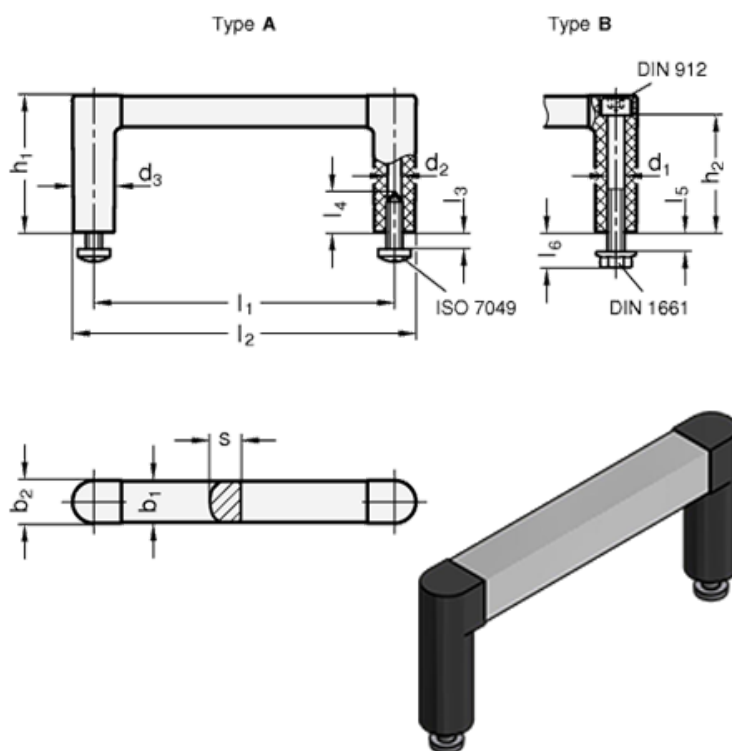

Data Sheet

Article number: 2042312180BELS

Description: E+G Handle GN 423-12-180-B-ELS
- ELS natural / black, matte finish

Measures

b1 = 12	l2	= 192.5
b2 = 12.5	l3 Max.	= 5
d1 = M5	l4 Min.	= -
d2 = -	l5 Max.	= 5
d3 = 12.5	l6	= 10.5
h1 = 40	s	= 9
h2 = 34.5	Weight (g)	= 59
l1 = 180		